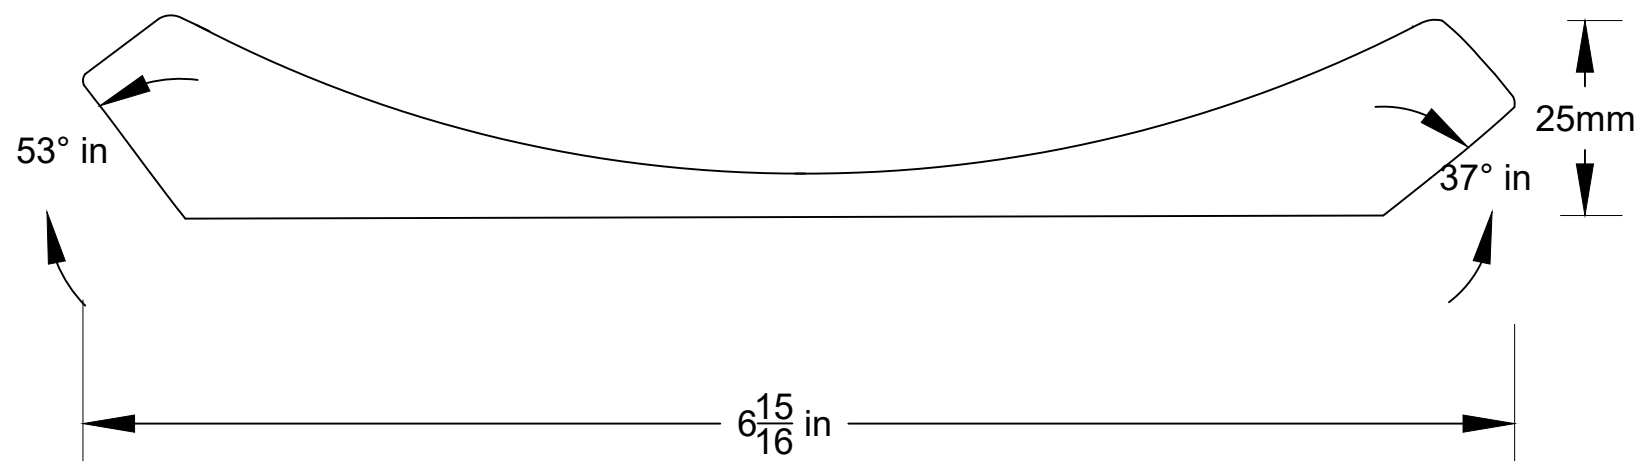

1	2	3	4	5	6	7	8	9	10
INPUT CODE: 83263		UPC: N/A		REVISIONS					
Unit Qty: 96		I2of5: N/A		REV	ZONE	DESCRIPTION	DATE	APPROVED	
Bundle Qty: 2 pcs		Bag: MJB logo							
Pack Spec: 16h x 6w		Pallet: Standard Pallet							
Notes: custom cutter heads									

Unless Noted, All Tolerances $\pm \frac{1}{32}$ "

	MJB Wood Group 135 Louis Hurley Road El Dorado, AR 71730 USA		ITEM CODE 88207	DRAWN BY R.SMITH	DATE 7/16/2022	REV NTS	SCALE N/A	DWG NO. N/A	FINISH Primed 3 Sides	SIZE A
	CUSTOMER		CUSTOMER PART NO. N/A			DESCRIPTION 25mm x 7" x 193" 53 Cove Crown				