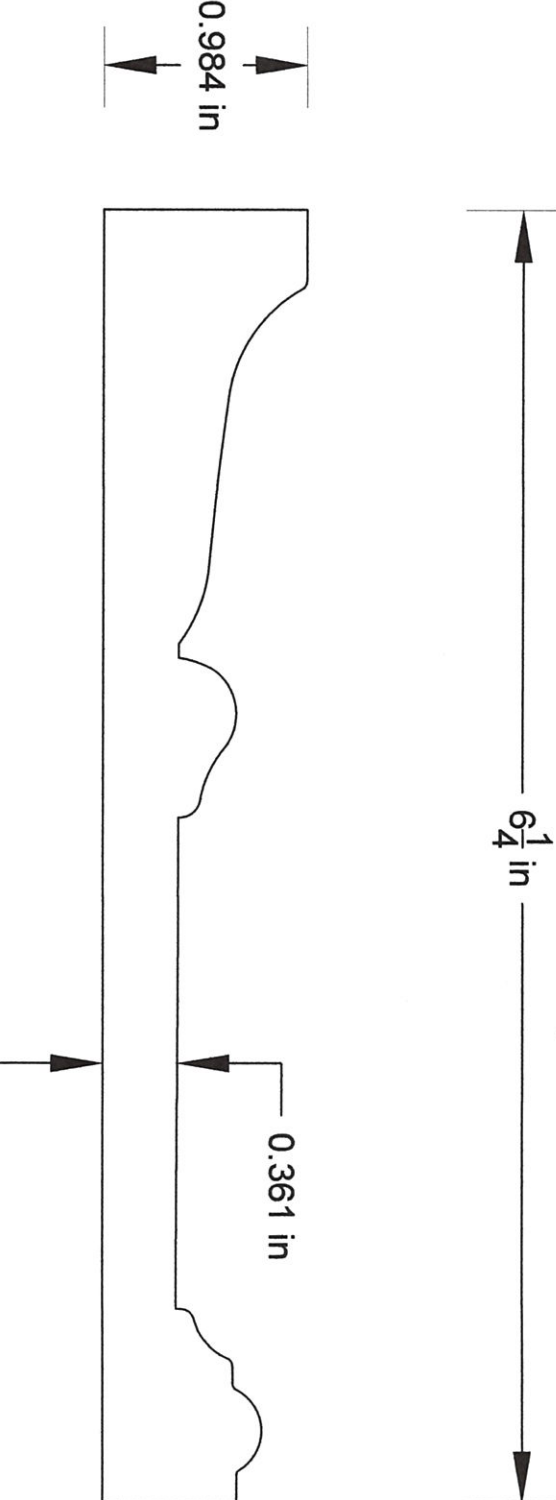

INPUT CODE:	192	UPC:	N/A	REVISIONS					
Unit Qty:	192	12of5:	N/A	REV	ZONE	DESCRIPTION	DATE	APPROVED	
Bundle Qty:	4 PCS	Bag:	MJB Logo						
Pack Spec:	32h x 6w	Pallet:	Standard Pallets						
Notes:									

Carl Fudge

JUN 18 2024

Unless Noted, All Tolerances ± 1/32"

		MJB Wood Group 135 Louis Hurley Road El Dorado, AR 71730 USA		ITEM CODE	DRAWN BY	DATE	REV/SCALE	DWG NO.	FINISH	SIZE
		CUSTOMER	CUSTOMER PART NO.	R. SMITH	6/17/2024	NTS	N/A	Primed 3 Sides	A	
		DESCRIPTION		25mm x 6-1/4" x 193" 625 Case						

A 1 2 3 4 5 6 7 8 9 10